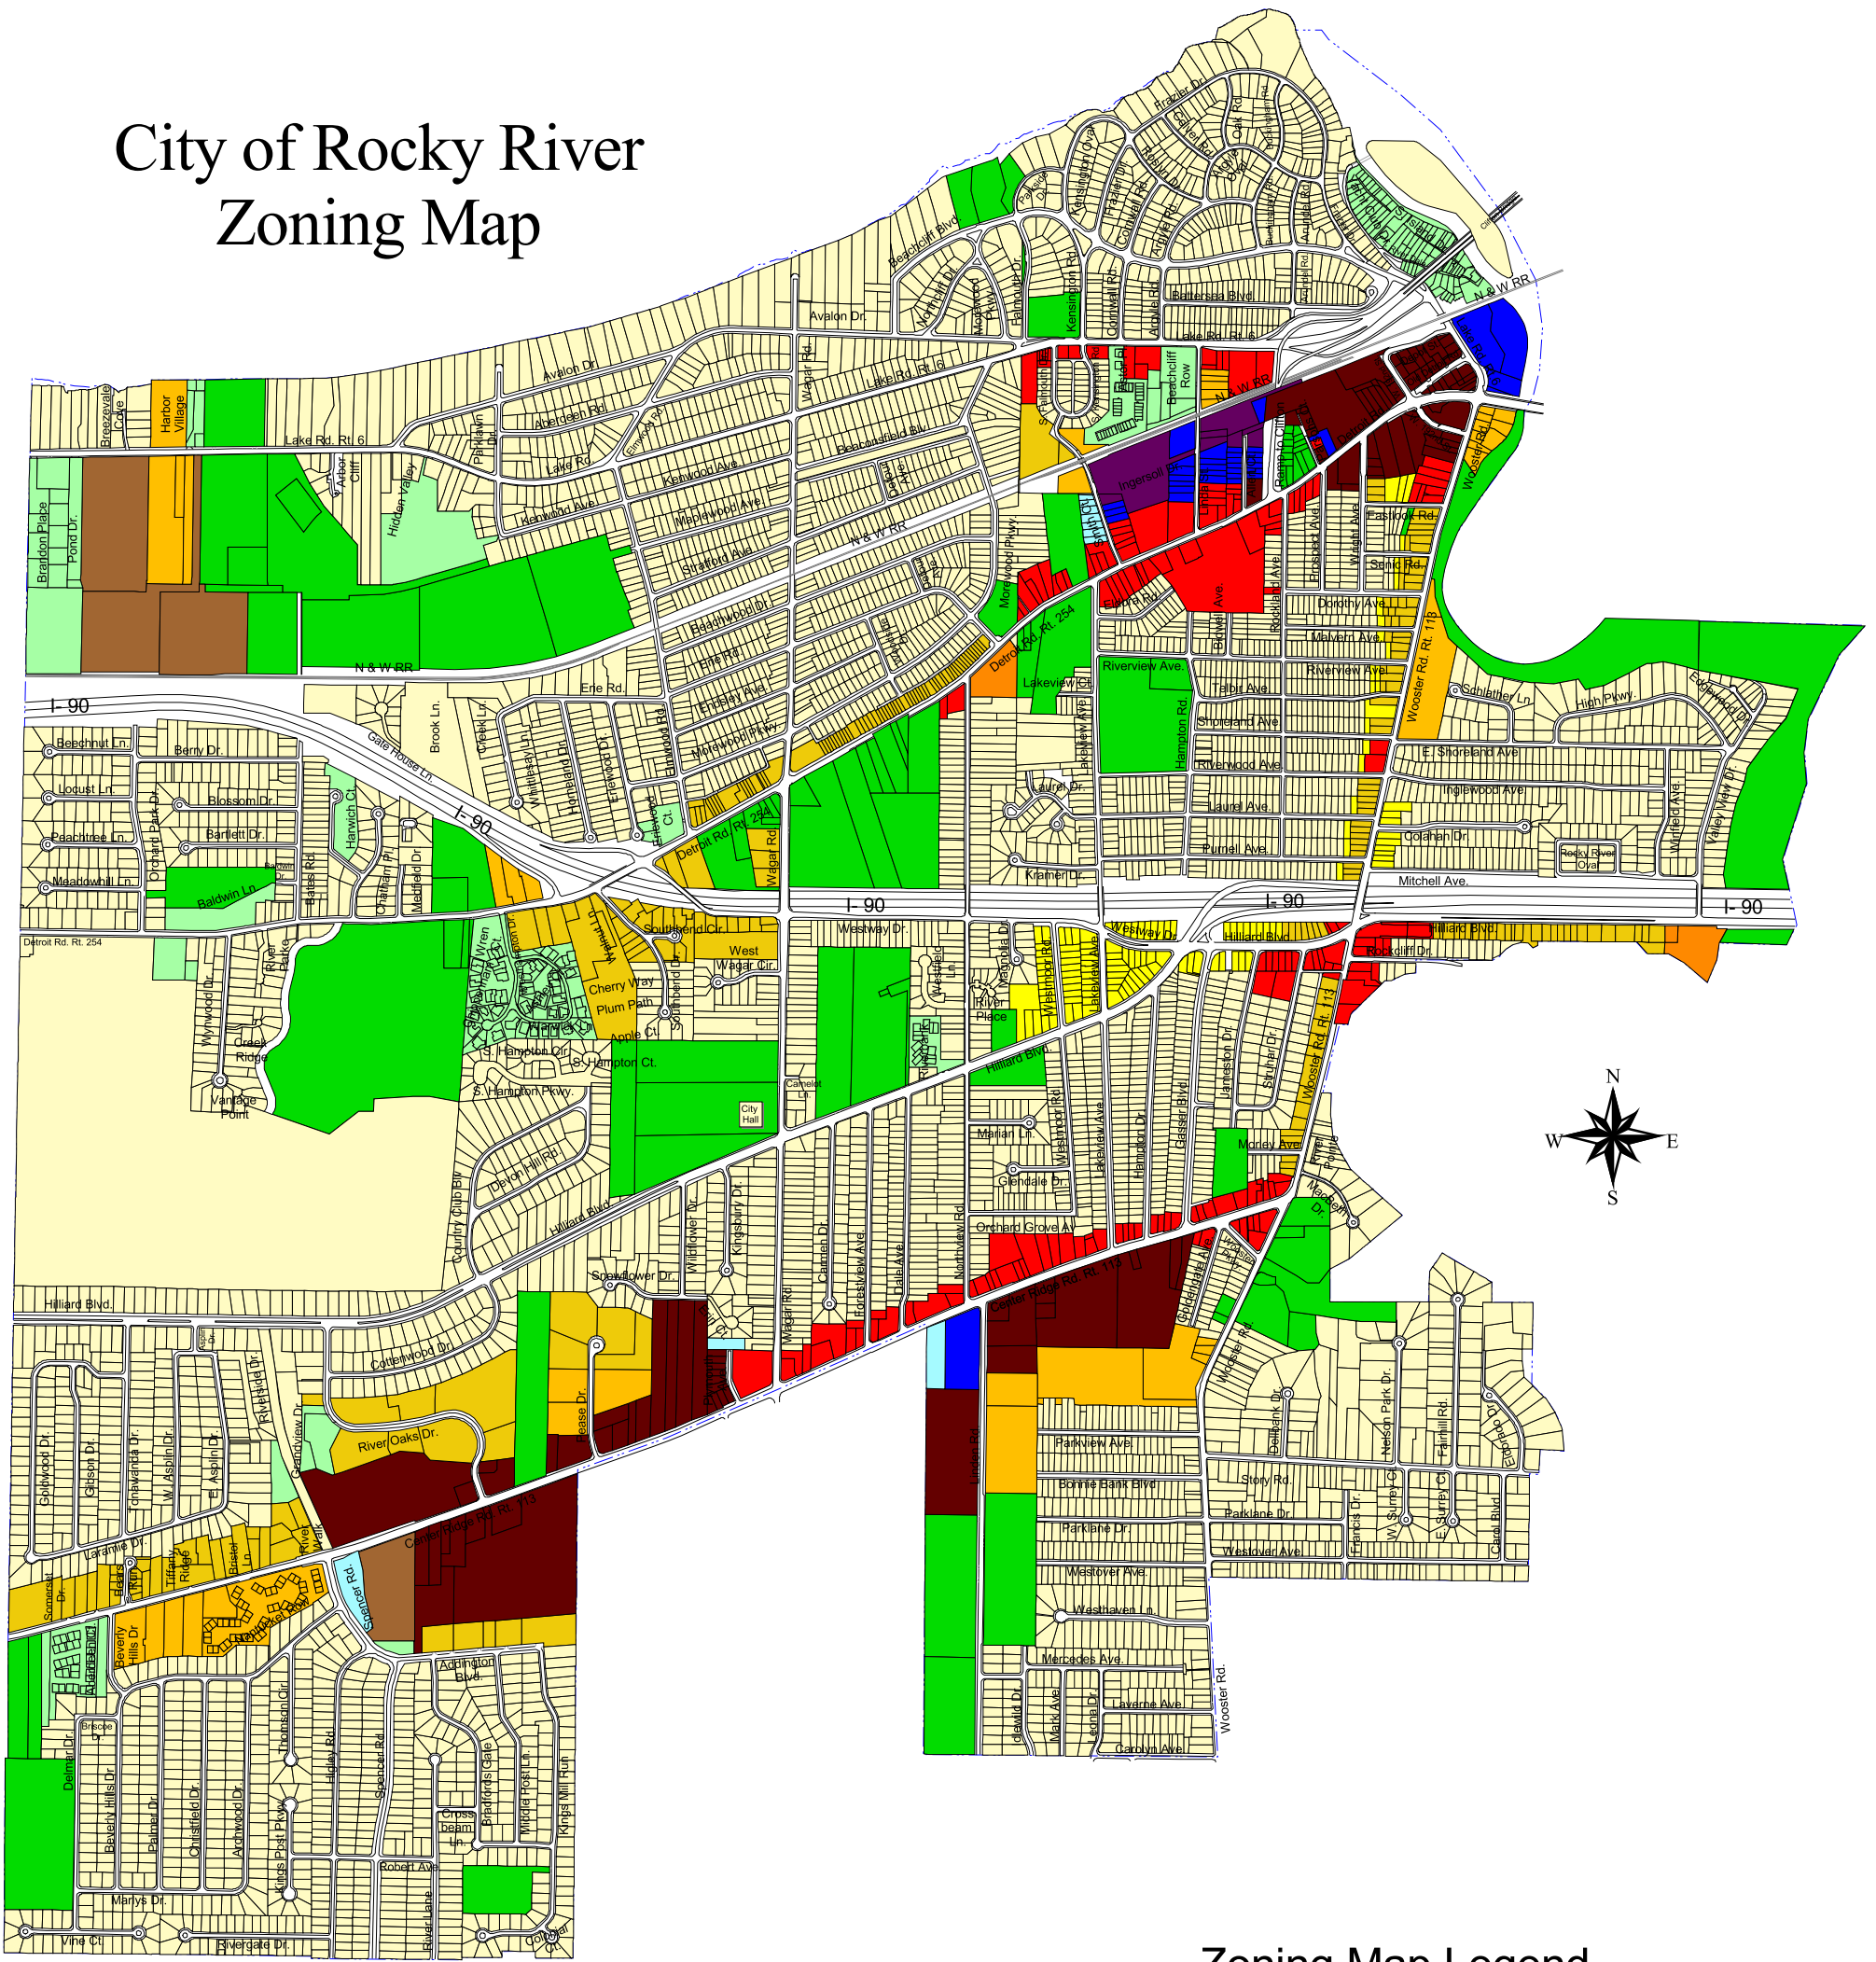

# City of Rocky River Zoning Map

City of Rocky River  
Pamela E. Bobst, Mayor

## Zoning Map Legend

- R-1 Single - Family Residential
- R-2 Two - Family Residential
- R-3 Single - Family Attached
- R-4 Multi - Family (36')
- R-5 Multi - Family (50')
- R-6 Multi - Family (100')
- Golden Age
- OB-1 Office Building\*
- OB-2 Office Building\*
- CBD Central Business Mixd Use
- LB Local Business\*
- GB General Business\*
- SM Service Manufacturing\*
- PF Public Facility

\* MX Mixed Use Overlay Available